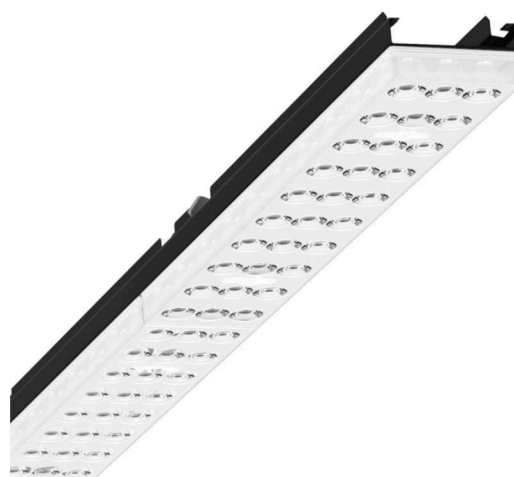

Device mount - Individual.Lens.Optic - direct, extremely wide distribution - visually continuous

Device mount made of a galvanised, profiled steel sheet; surface coated with polyester resin. Tool-free attachment with design-integrated pressure caps guarantee protection against theft and dismantling. Housing colour black RAL 9005; Direct, extremely wide-beam light distribution using individual LED lens optic made of PMMA plastic. The single lens optics ensure absolute ease of assembly and are simple to maintain thanks to the easily cleaned surface. The inner rhythm of the 3-row single lens arrangement and the overriding device mount are perfectly in tune to guarantee a homogeneous appearance in the object. Electrical connection by means of a fixed, 3-pin, quick-fit plug connector and a free choice of phases. Integrated guide for fast contacting. They are exchangeable, permit modernisation and reliably prolong the service life of the overall system.

MECHANICS

Housing colour	black RAL 9005
Dimensions (LxWxH/DxH)	1531mm x 55mm x 37mm
Weight (net)	1.9kg
Type of installation	Mounting rail system installation, Light structure

Dimensions

L	1531 mm	Length
B	55 mm	Width
H	37 mm	Height

DEEP-LINK

<https://www.regiolux.de/en/article/19480004024>

Reference	LED 6000lm 840
ηLB	100 %
Φ ↓/↑	98 % / 2 %
UGR lat./long.	22.1 / 22.5